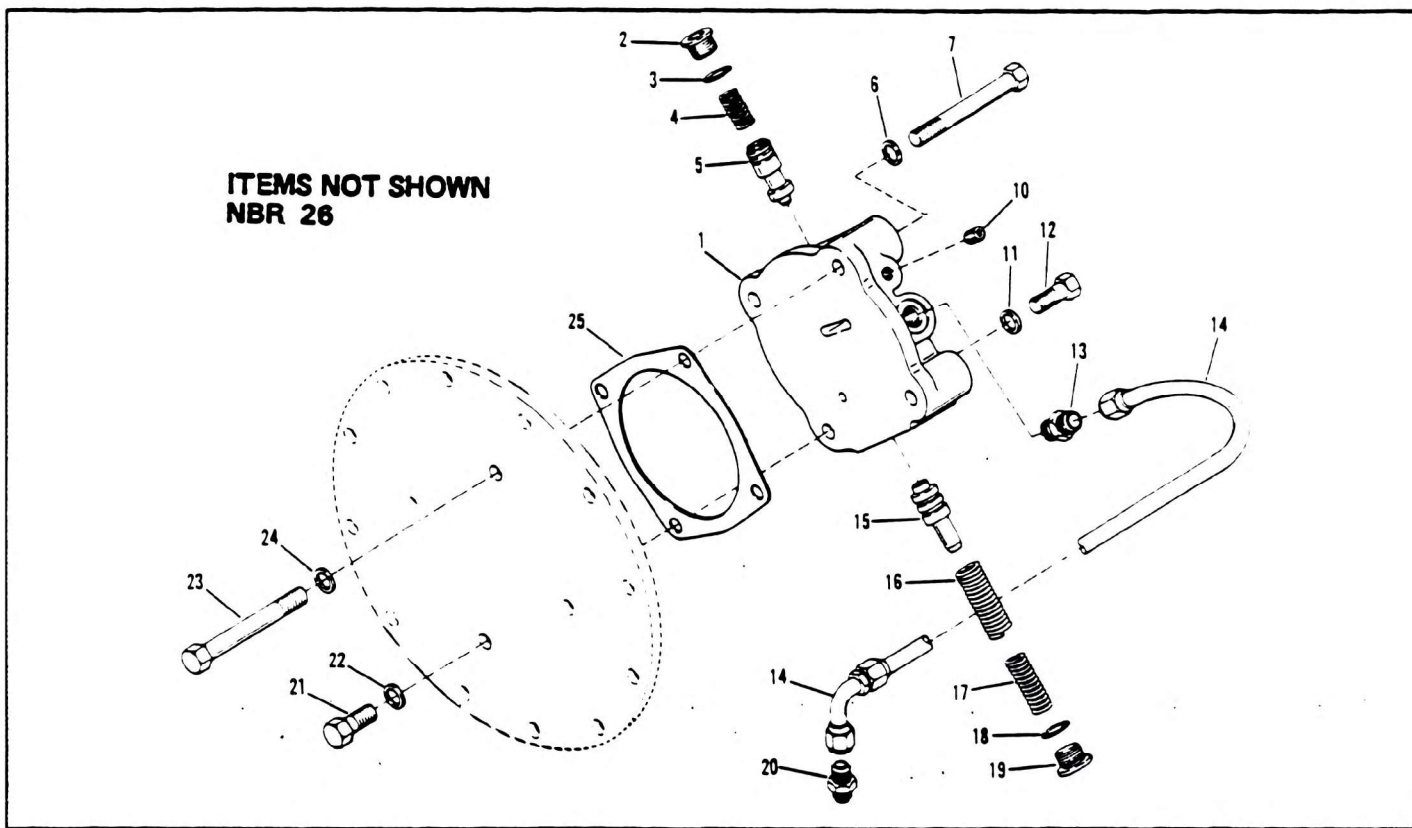

VALVE ASSEMBLY - MODULATOR

GROVE

NO.	PART NO.	QTY	DESCRIPTION	NO.	PART NO.	QTY	DESCRIPTION
1	7-926-002045		COMPLETE ASSY				
	9-904-105400	1	VALVE ASSY INCLUDES NBR 2-5, 10, 15-19	21	9-904-106214	1	SCREW
2	9-904-104462	1	PLUG ASSY	22	7-950-160050	1	LOCKWASHER 3/8" REG
3	7-755-910000	1	O-RING	23	9-904-106213	1	SCREW
4	9-904-105425	1	SPRING	24	7-950-160050	1	LOCKWASHER 3/8" REG
5	9-904-106212	1	SPOOL	25	9-904-106216	1	GASKET
6	7-950-160050	1	LOCKWASHER 3/8" REG	26	9-904-106217	1	PLATE, MTC
7	9-904-106213	1	SCREW				
10	9-904-104062	1	PLUG				
11	7-950-160050	1	LOCKWASHER 3/8" REG				
12	9-904-106214	1	SCREW				
15	9-904-106215	1	SPOOL				
16	9-904-105398	1	SPRING				
17	9-904-105397	1	SPRING				
18	7-755-910000	1	O-RING				
19	9-904-104462	1	PLUG ASSY				